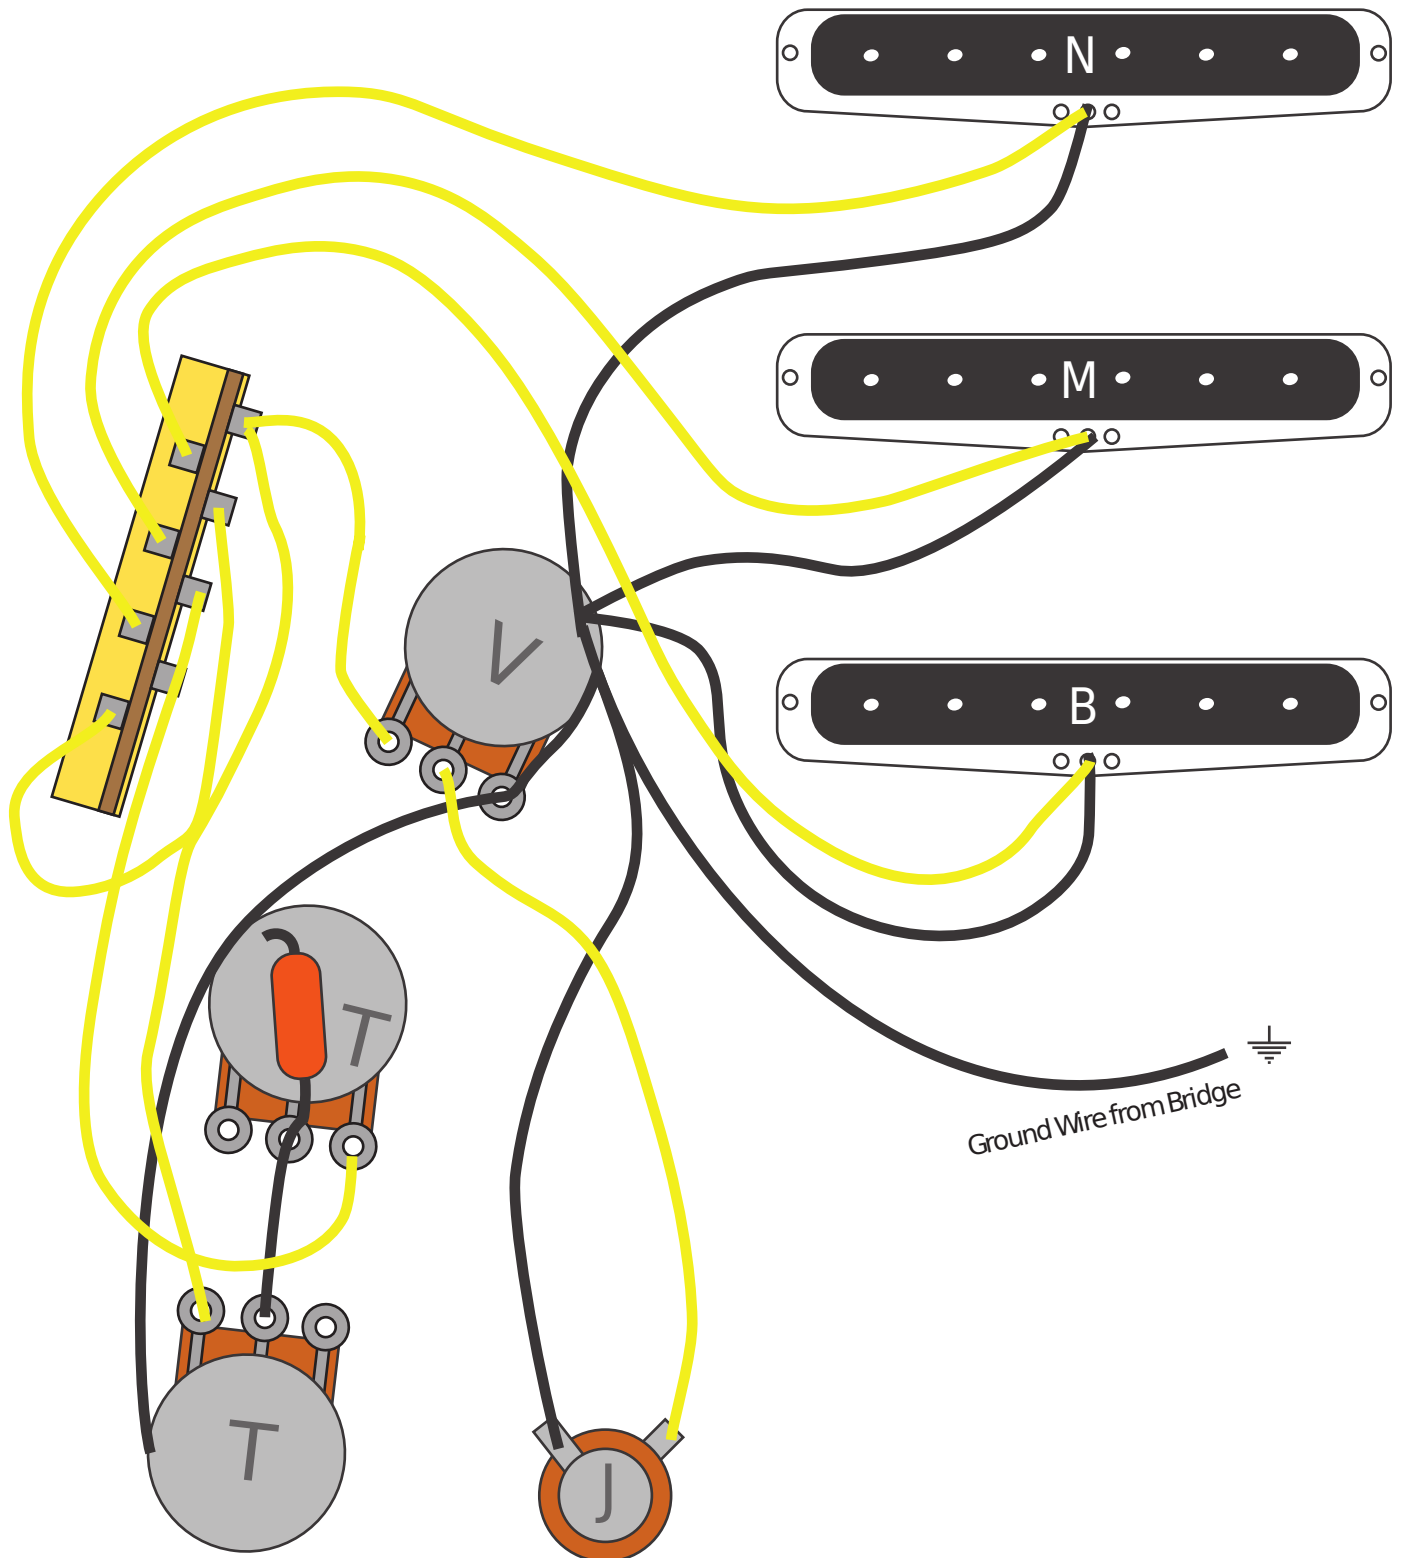

Stratocaster 5 Way Switch Vintage Wiring Diagram

⏏ = Ground