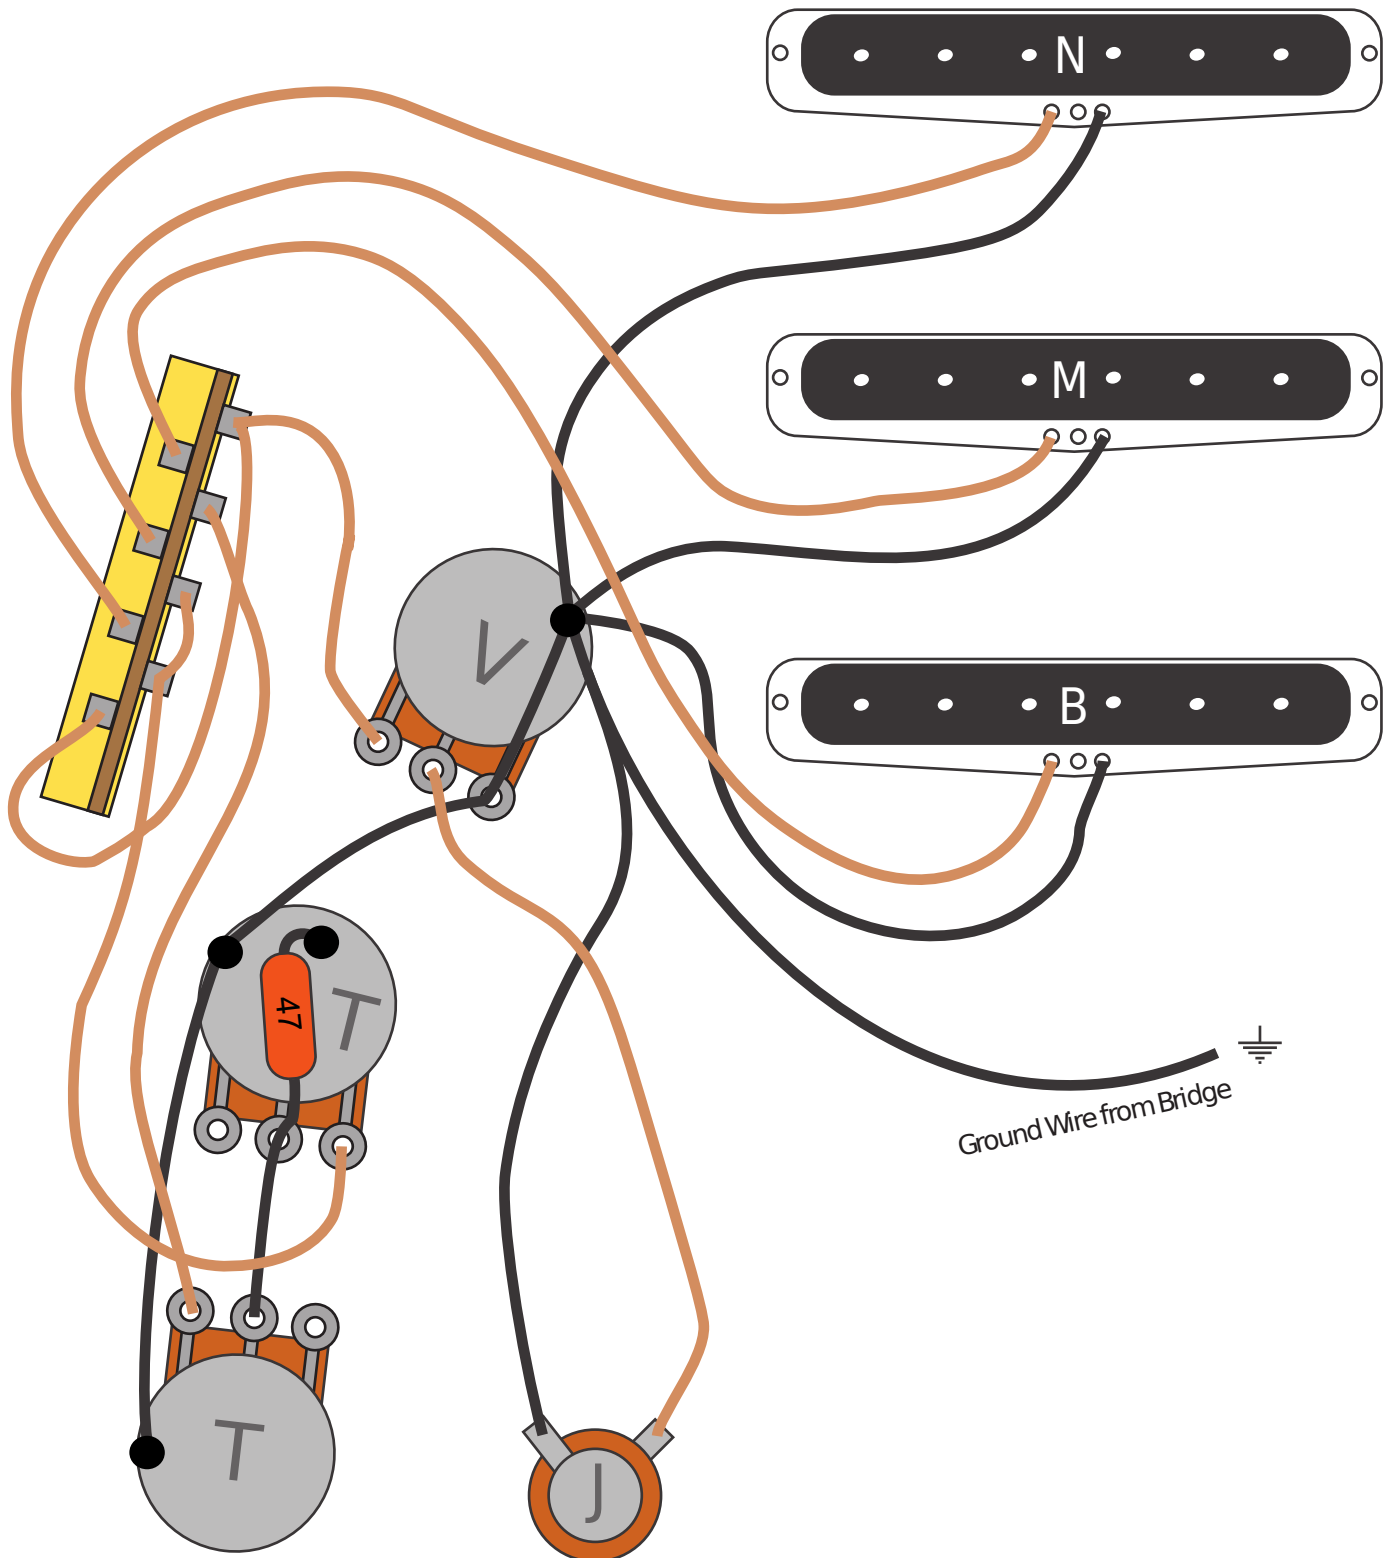

## Fender Stratocaster Vintage Wiring Diagram

3 x 250k Pots  
47 Capacitor  
5 Way Switch

 =Ground