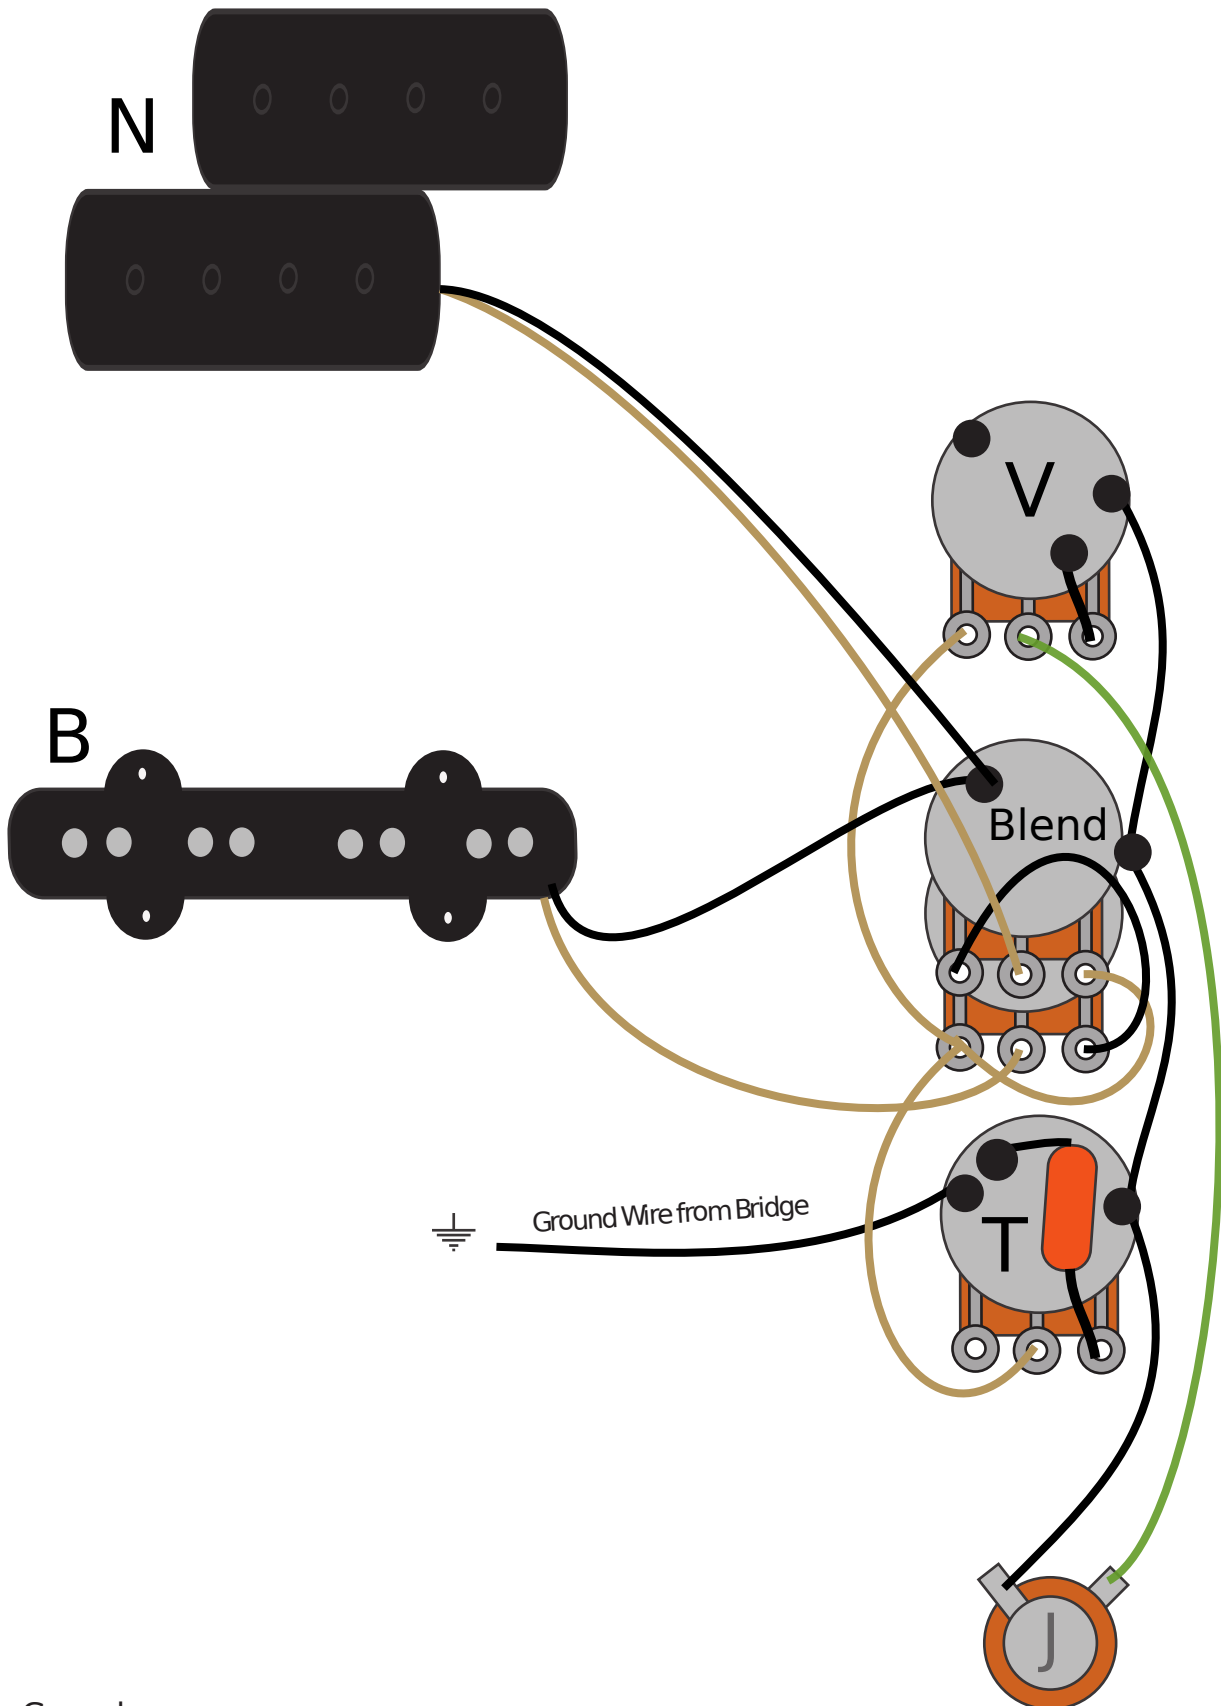

P/J Bass Vintage Wiring Harness with Blend Pot

⏏ = Ground