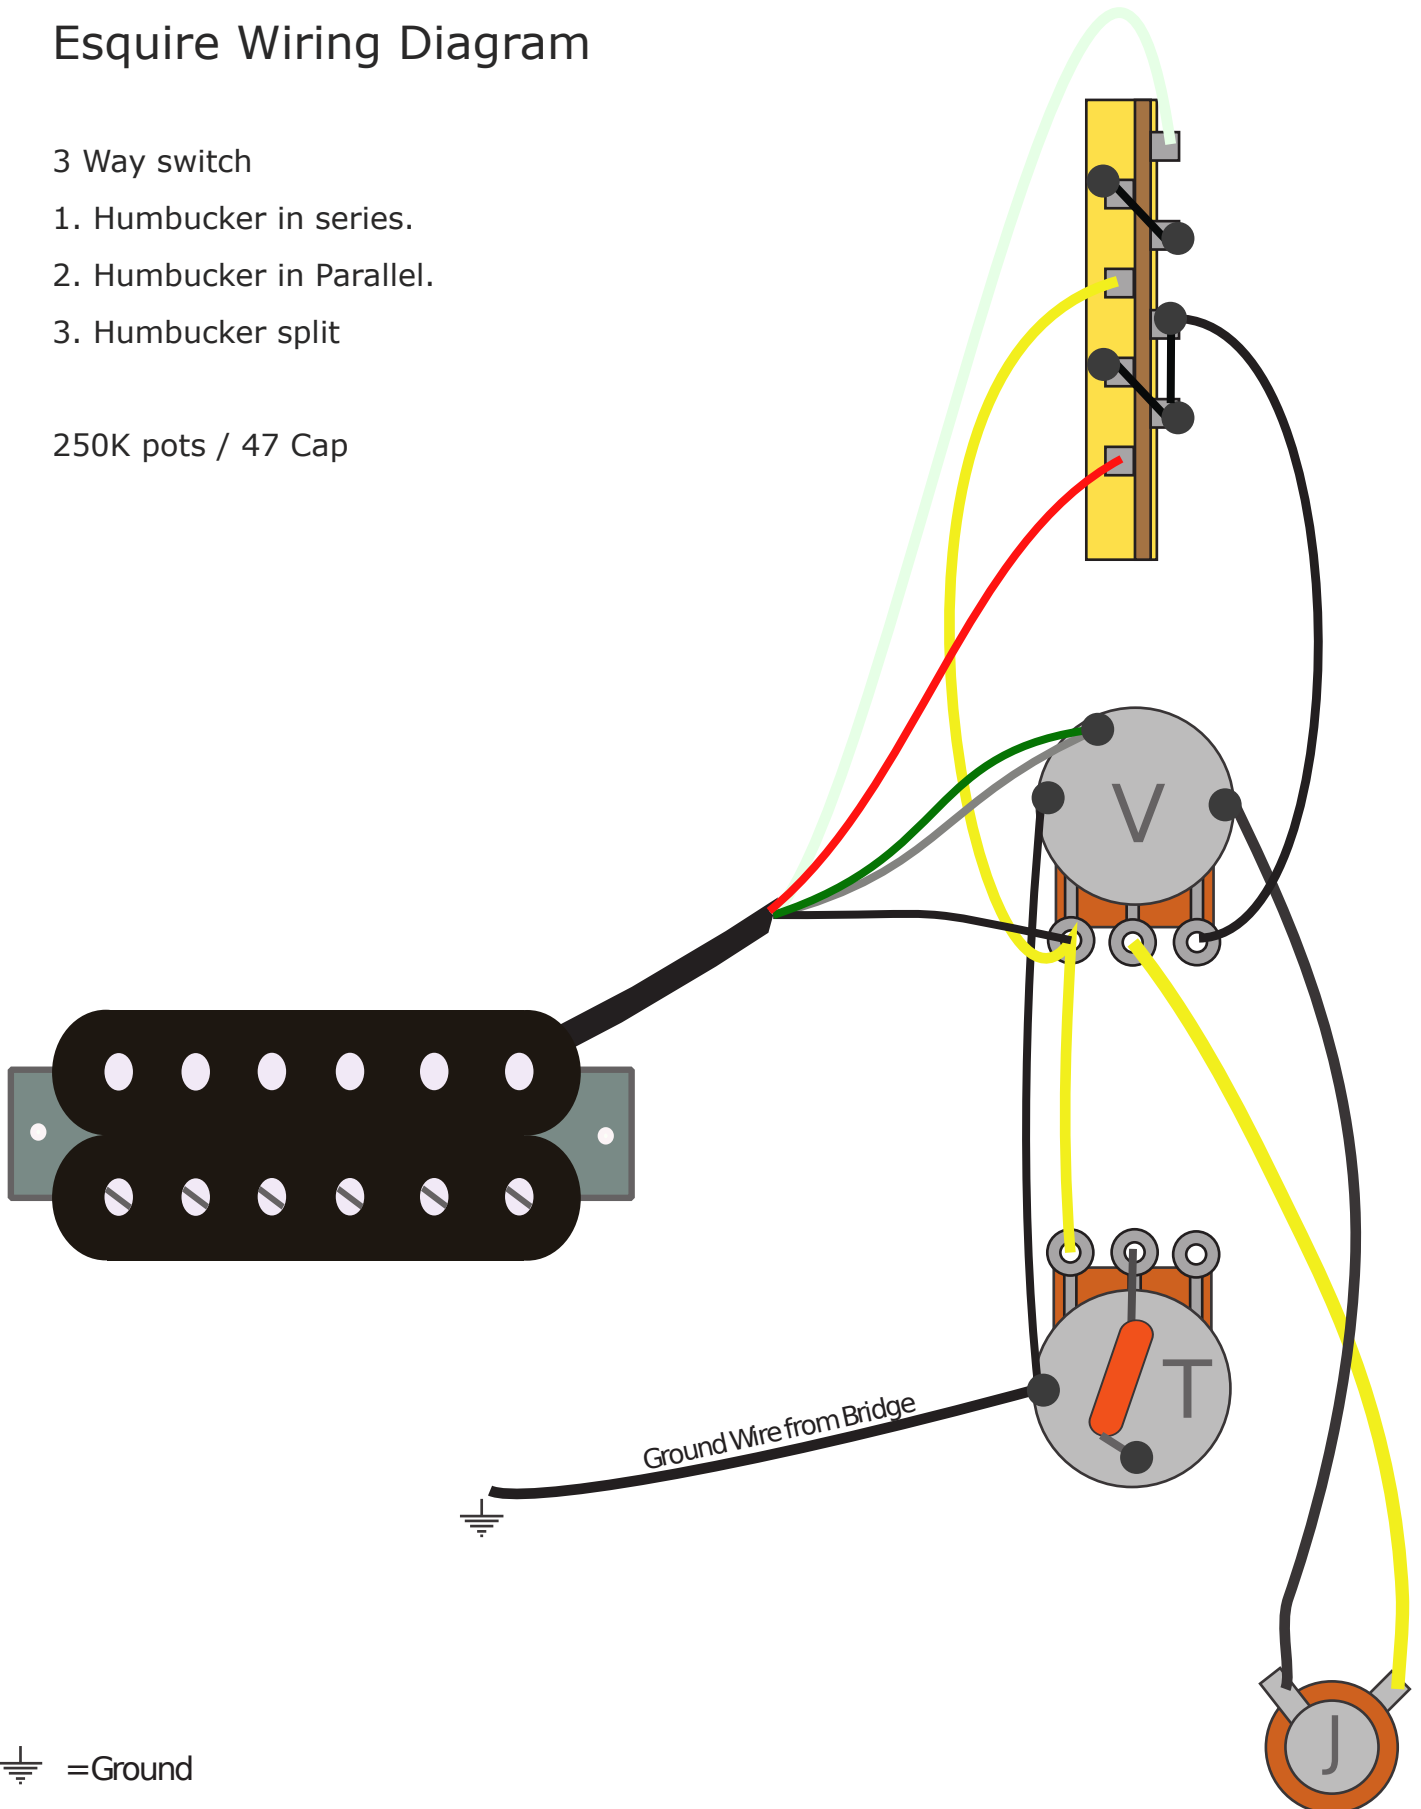

Esquire Wiring Diagram

3 Way switch

1. Humbucker in series.
2. Humbucker in Parallel.
3. Humbucker split

250K pots / 47 Cap

⏏ = Ground