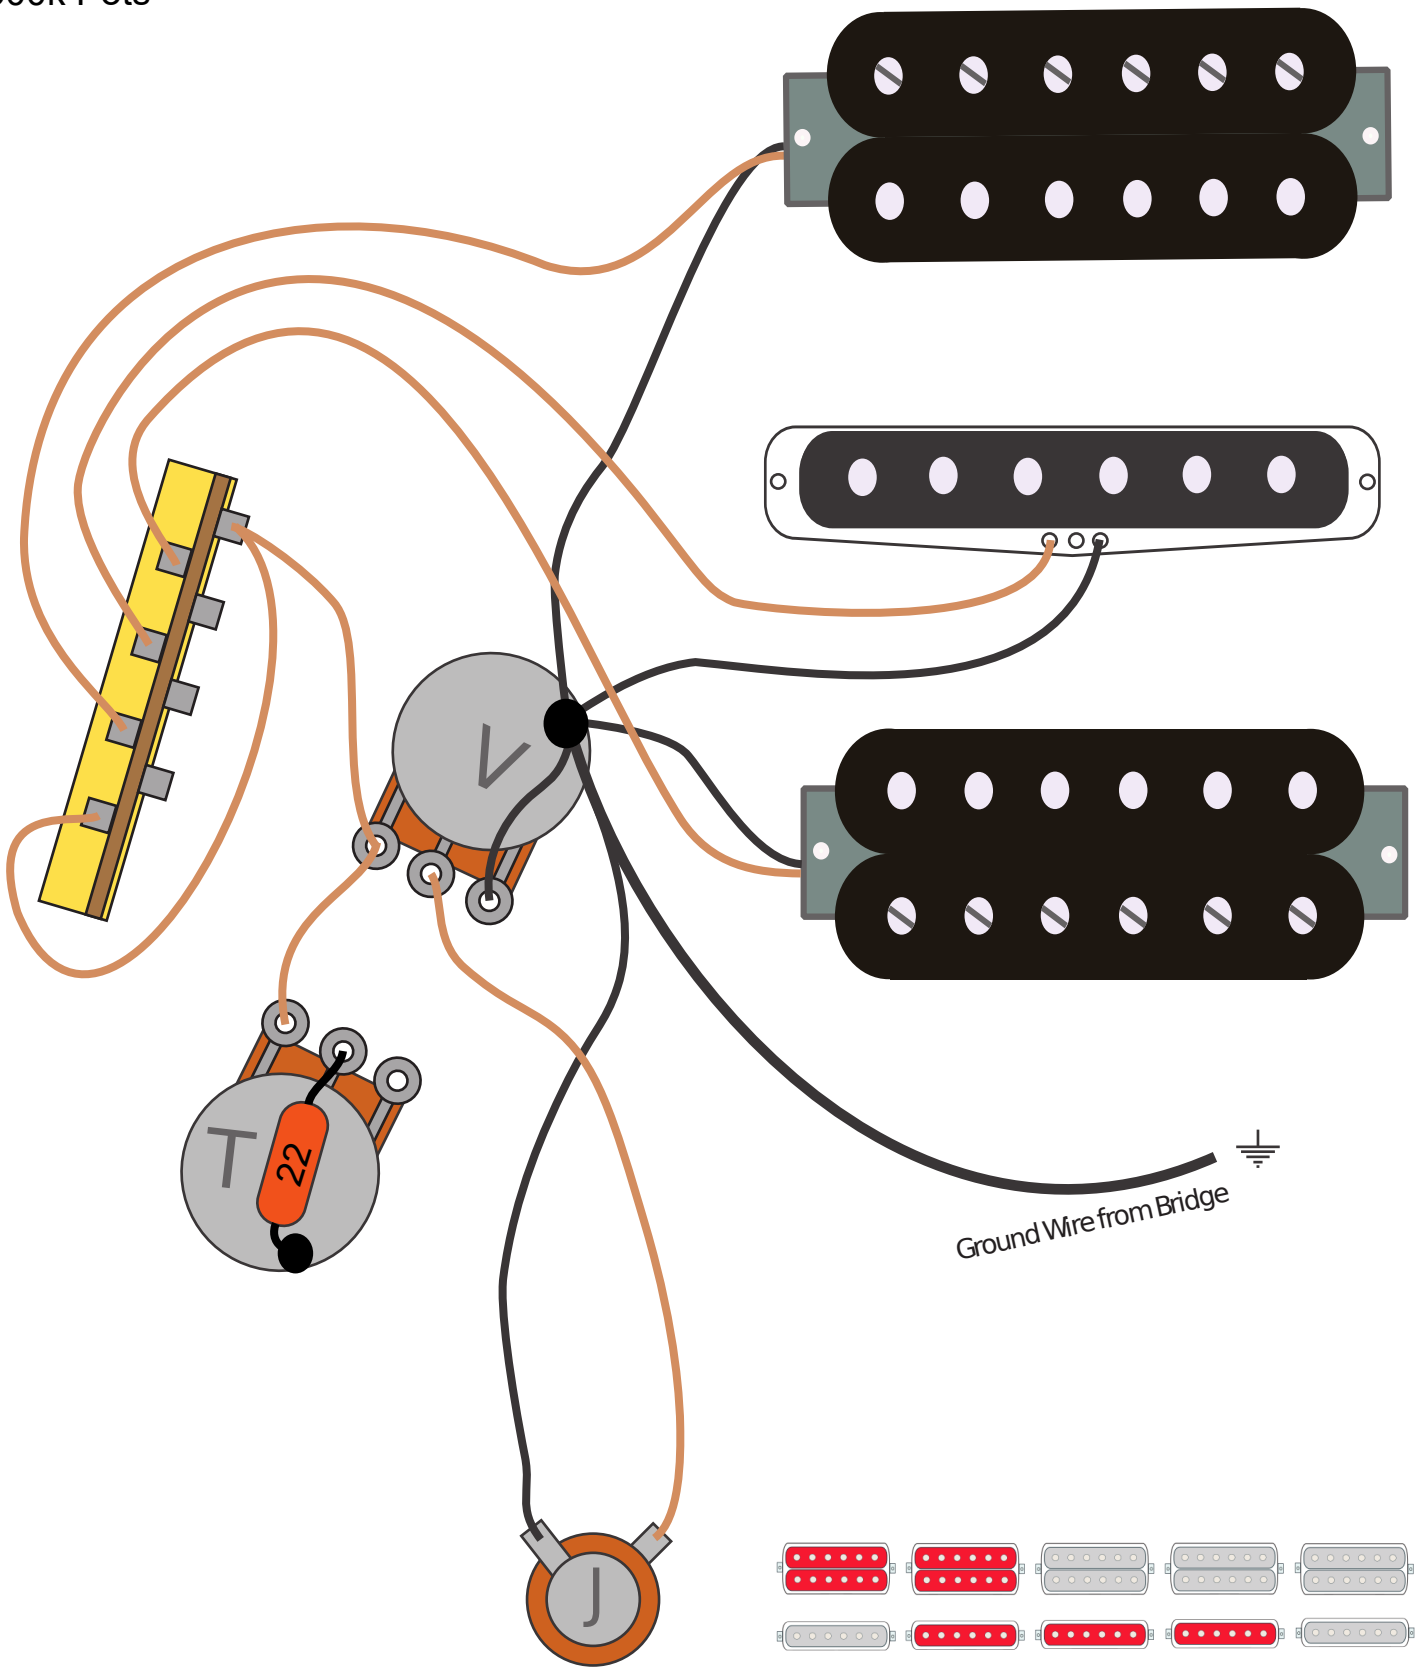

## Ibanez HSH 3 Pickup Wiring Harness 5 Way Switch Wiring Diagram

500k Pots

⏏ = Ground