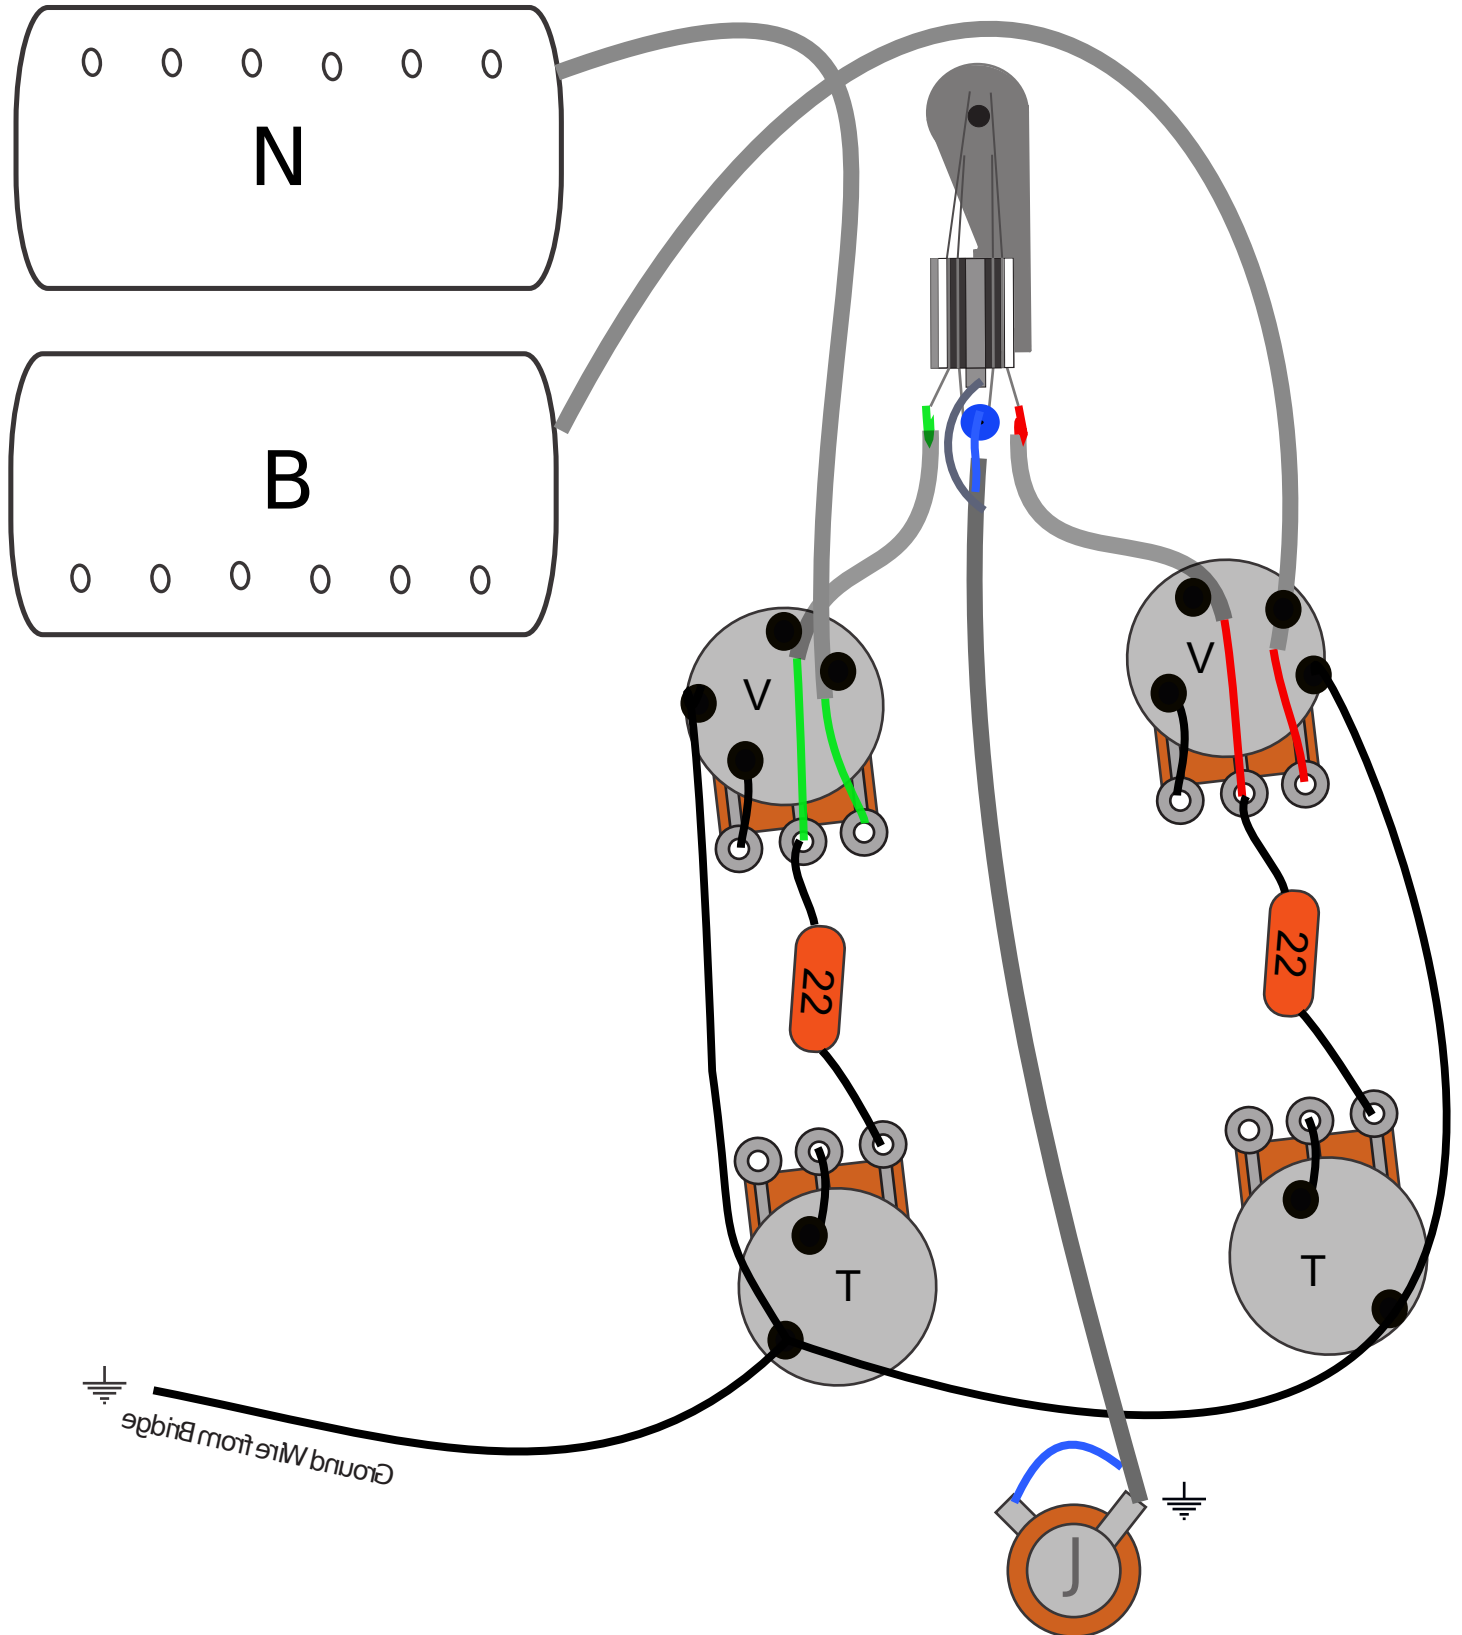

## Gibson SG Left Handed Wiring Diagram - 500k Reverse Taper Pots

⏏ = Ground